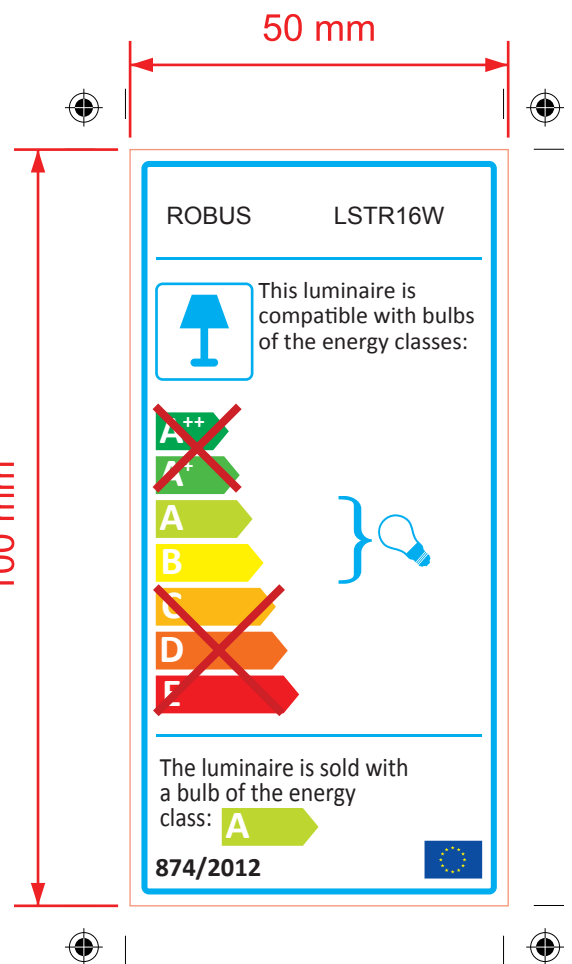

LEL-08 (Mono-L) - UK
50mm x 100mm

LEL-08 (Mono-P) - UK
100mm x 50mm